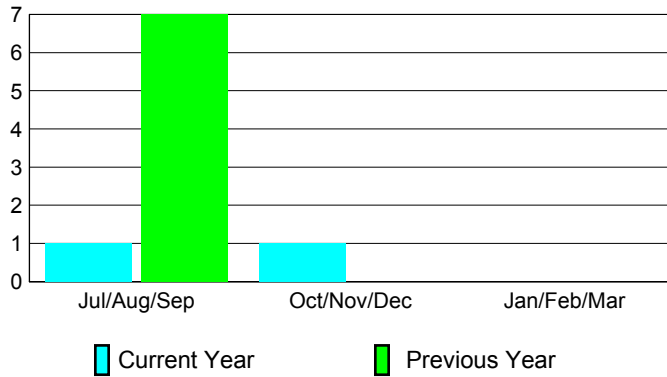

2012-2013 GMT Reports for District (or Undistricted) **District 321A2**

GMT: VINOD KHANNA

Location: INDIA

GMT CA: 6

CLUBS

Club Results
2012-2013

Clubs
2011-2012

Month	New Club Goal	Actual New Clubs	Actual Dropped Clubs	Gain/Loss of Clubs	Gain/Loss of Clubs
Jul/Aug/Sep	2	3	-2	1	7
Oct/Nov/Dec	2	2	-1	1	0
Jan/Feb/Mar	1				0
Totals	5	5	-3	2	7

Club Results 2012-2013

Goal, New, Dropped, Gain/Loss

Comparison of Club Gain/Loss

Current Year Compared to the Previous Year

YTD Status Quo Clubs 2012-2013

Status Quo Clubs Compared to Status Quo Members

MEMBERSHIP