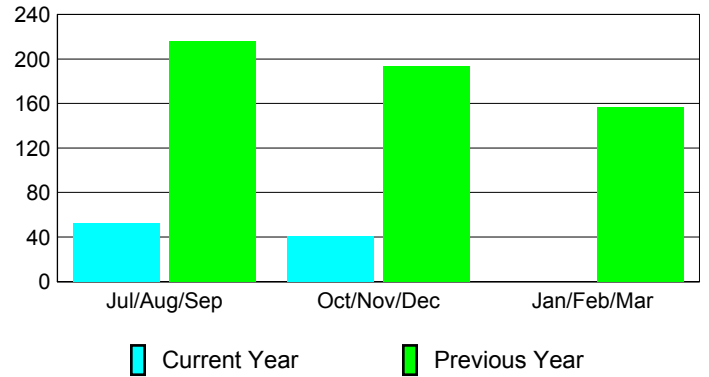

Membership Results
2012-2013

Membership
2011-2012

Month	Net Memb Goal	Actual New Memb	Actual Dropped Memb	Gain/Loss of Memb	Gain/Loss of Memb
Jul/Aug/Sep	100	216	-164	52	216
Oct/Nov/Dec	75	211	-170	41	194
Jan/Feb/Mar	70				157
Totals	245	427	-334	93	567

Membership Results 2012-2013

Goal, New, Dropped, Gain/Loss

Comparison of Membership Gain/Loss

Current Year Compared to the Previous Year

Gender Comparison 2012-2013

Jul/Aug/Sep

Oct/Nov/Dec

Jan/Feb/Mar