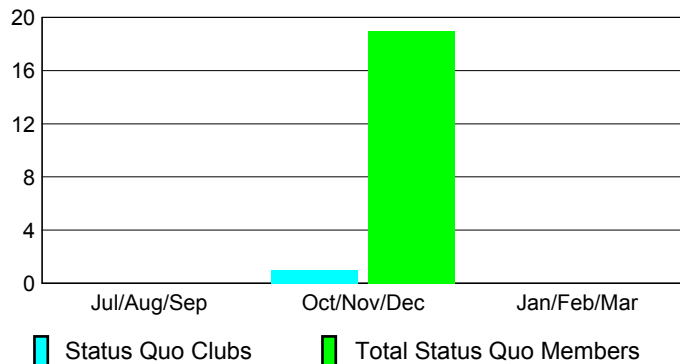

Club Results 2012-2013

Goal, New, Dropped, Gain/Loss

Comparison of Club Gain/Loss

Current Year Compared to the Previous Year

YTD Status Quo Clubs 2012-2013

Status Quo Clubs Compared to Status Quo Members

MEMBERSHIP

Membership Results
2012-2013

Membership
2011-2012

Month	Net Memb Goal	Actual New Memb	Actual Dropped Memb	Gain/Loss of Memb	Gain/Loss of Memb
Jul/Aug/Sep	100	216	-164	52	216
Oct/Nov/Dec	75	211	-170	41	194
Jan/Feb/Mar	70				157
Totals	245	427	-334	93	567