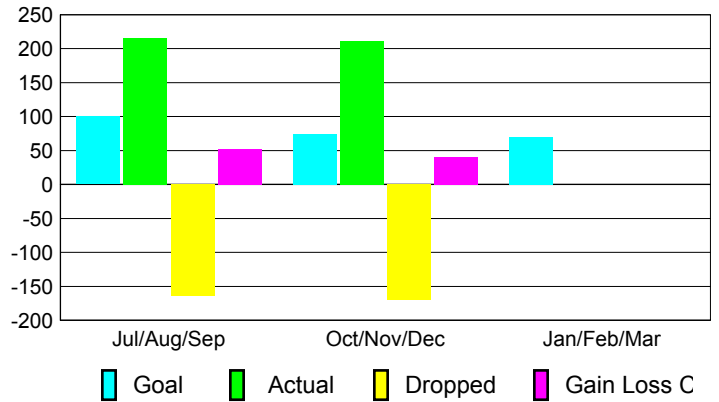

Membership Results 2012-2013

Goal, New, Dropped, Gain/Loss

Comparison of Membership Gain/Loss

Current Year Compared to the Previous Year