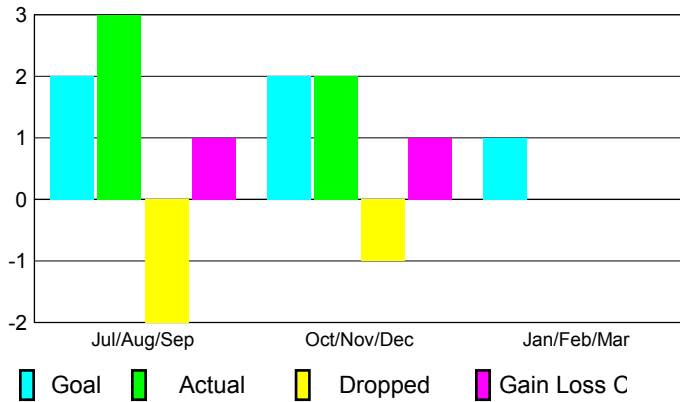

2012-2013 GMT Reports for District (or Undistricted) **District 321A2**

GMT: VINOD KHANNA

Location: INDIA

GMT CA: 6

CLUBS

Club Results
2012-2013

Clubs
2011-2012

Month	New Club Goal	Actual New Clubs	Actual Dropped Clubs	Gain/Loss of Clubs	Gain/Loss of Clubs
Jul/Aug/Sep	2	3	-2	1	7
Oct/Nov/Dec	2	2	-1	1	0
Jan/Feb/Mar	1				0
Totals	5	5	-3	2	7

Club Results 2012-2013

Goal, New, Dropped, Gain/Loss

Comparison of Club Gain/Loss

Current Year Compared to the Previous Year

YTD Status Quo Clubs 2012-2013

Status Quo Clubs Compared to Status Quo Members

MEMBERSHIP